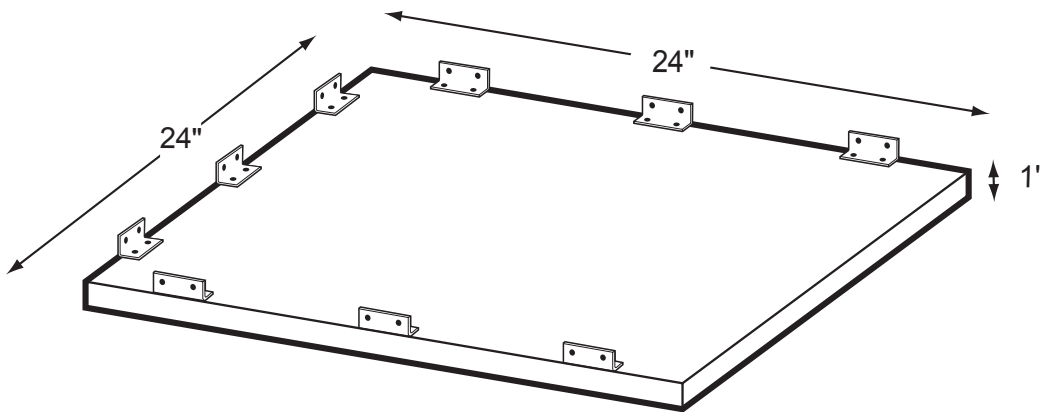

IRONWOOD
MANUFACTURING

GLACIER
LIBRARY FURNITURE

LWSC

Lab Workstation Square Corner Connector

Product Specs

- 1" thermal fused laminate top
- Matched edge banding

0208

Ironwood Manufacturing • P.O. Box 1420 • Missoula, Montana 59806
(406) 721-4747 • (800) 769-5693 • fax (406) 721-8424 • www.ironwoodmfg.com